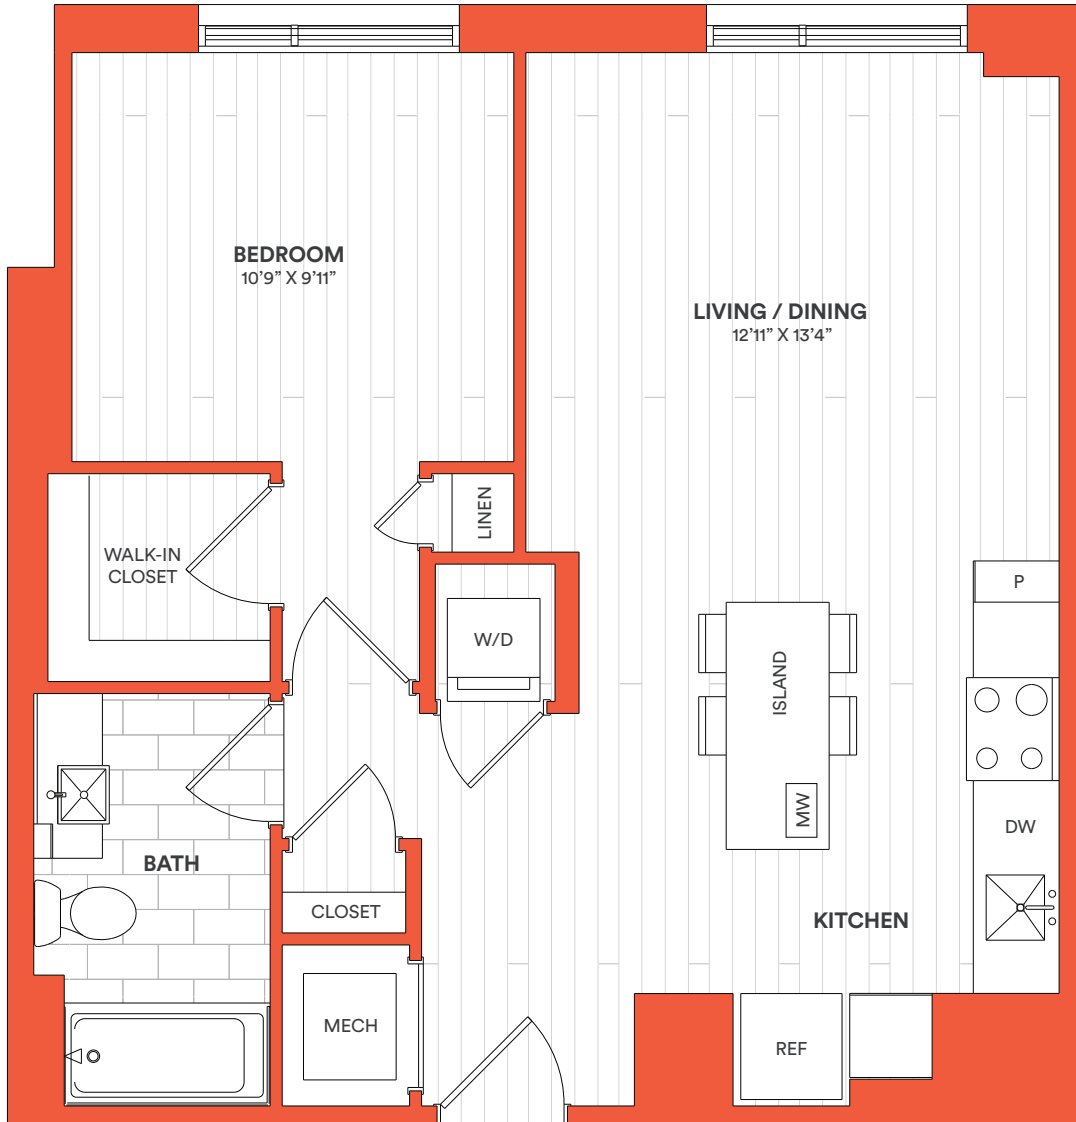

Ridge Square NW

N >

Floor Plan E1-TYP-03    1 Bedroom    1 Bath    698 Square Feet

Apartment No. \_\_\_\_\_ Monthly Rent \_\_\_\_\_ Availability \_\_\_\_\_

Square footage displayed is approximate and may vary slightly. Rental rates, availability, lease terms, deposits, apartment features and specials are subject to change without notice. Details and dimensions may differ from actual plans.