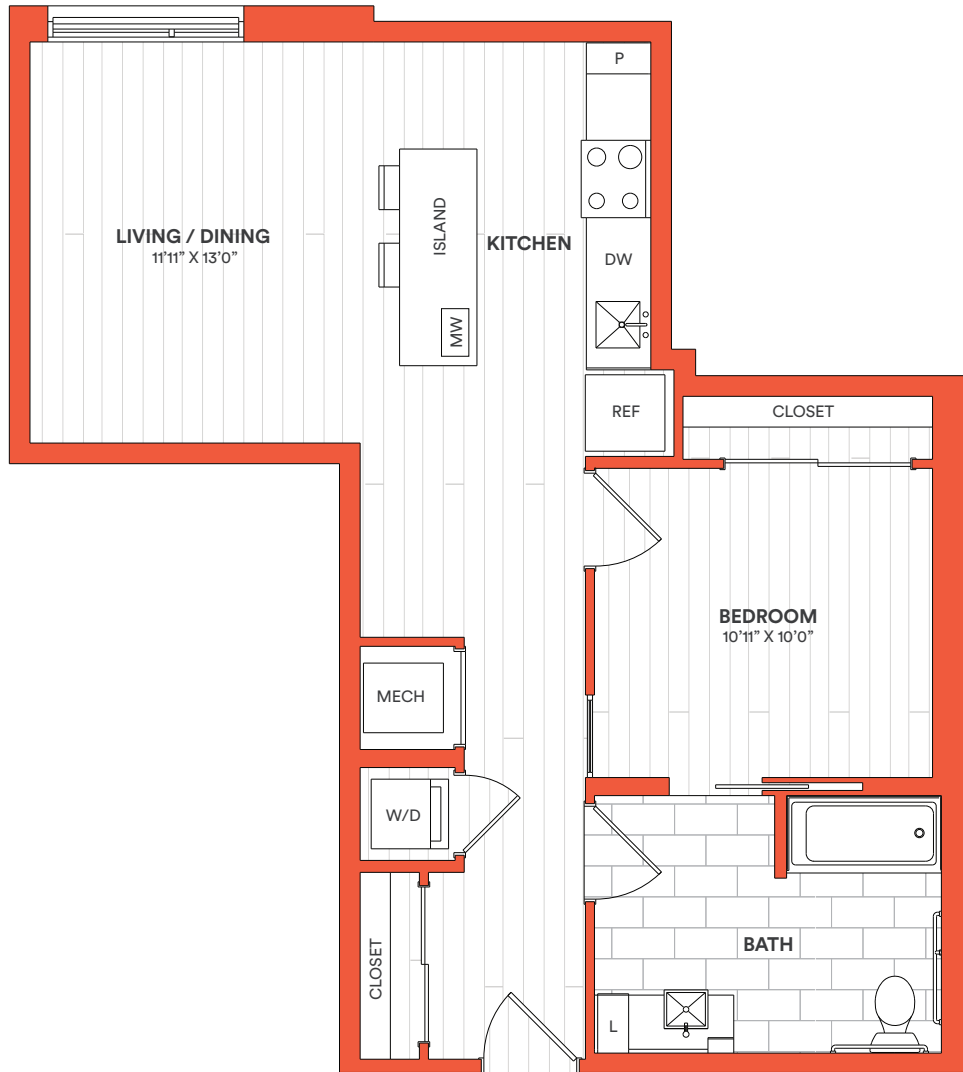

Ridge Square NW

N >

Floor Plan E2-TYP-14

1 Bedroom

1 Bath

712 Square Feet

Apartment No. _____

Monthly Rent _____

Availability _____

Square footage displayed is approximate and may vary slightly. Rental rates, availability, lease terms, deposits, apartment features and specials are subject to change without notice. Details and dimensions may differ from actual plans.