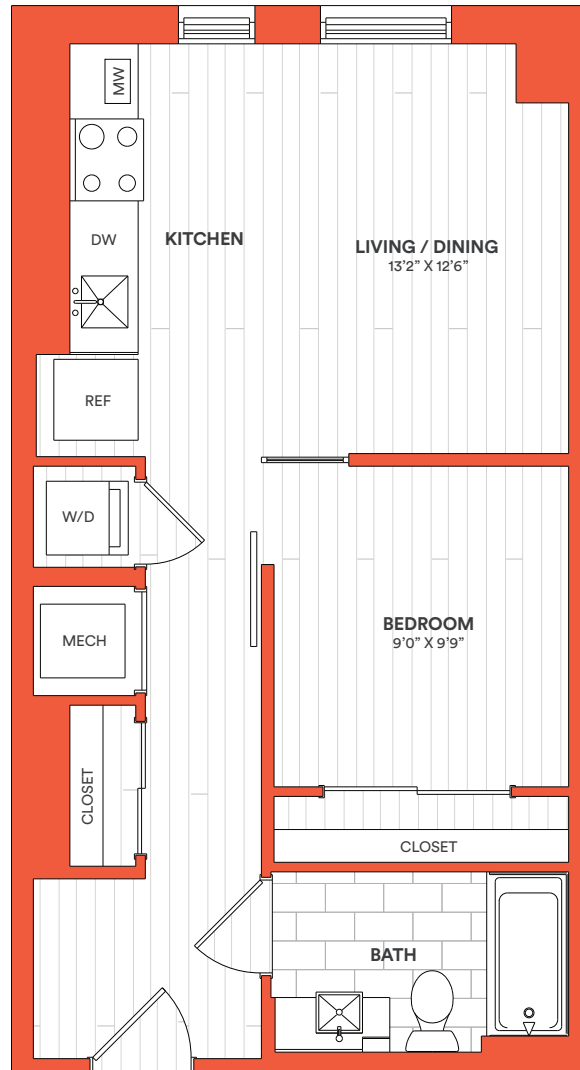

Ridge Square NW

N >

Floor Plan E2-TYP-21 1 Bedroom 1 Bath 549 Square Feet

Apartment No. _____

Monthly Rent _____

Availability _____

Square footage displayed is approximate and may vary slightly. Rental rates, availability, lease terms, deposits, apartment features and specials are subject to change without notice. Details and dimensions may differ from actual plans.