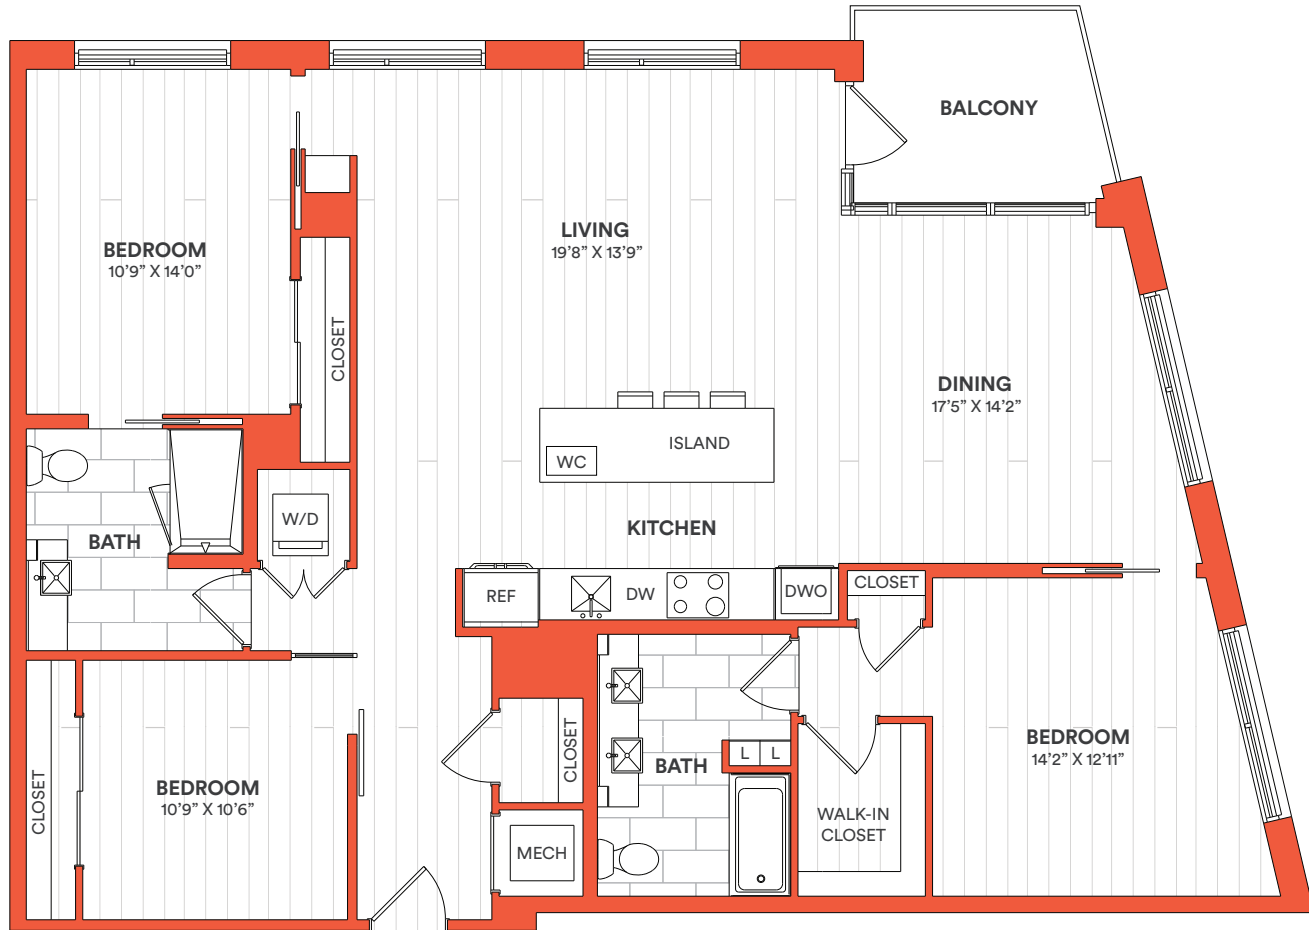

Ridge Square NW

N >

Floor Plan E1-TYP-20

3 Bedroom

2 Bath

1,636 Square Feet

Apartment No. _____

Monthly Rent _____

Availability _____

Square footage displayed is approximate and may vary slightly. Rental rates, availability, lease terms, deposits, apartment features and specials are subject to change without notice. Details and dimensions may differ from actual plans.