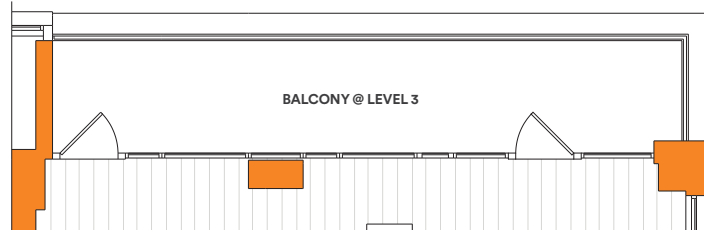

The Branches

Floor Plan B2-TYP-15 2 Bedroom 2 Bath 1,144 Square Feet

Apartment No. _____ **Monthly Rent** _____ **Availability** _____

Square footage displayed is approximate and may vary slightly. Rental rates, availability, lease terms, deposits, apartment features and specials are subject to change without notice. Details and dimensions may differ from actual plans.