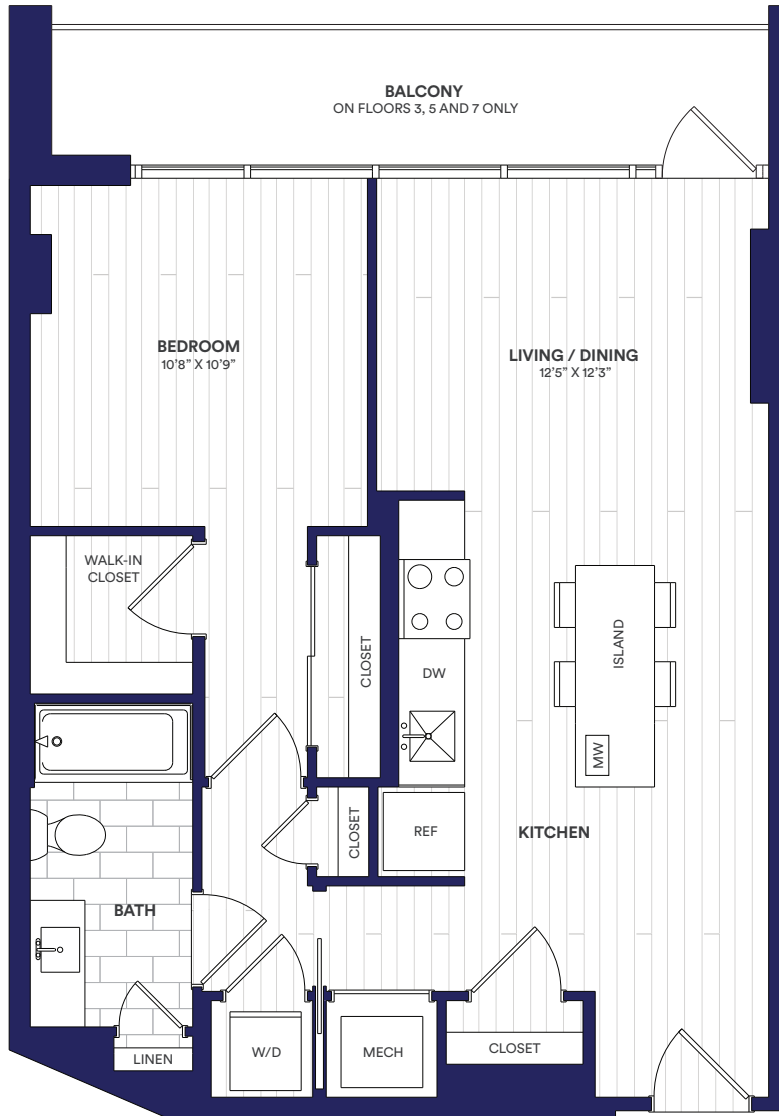

N >

**Floor Plan F-TYP-11    1 Bedroom    1 Bath    711 Square Feet**

**Apartment No.** \_\_\_\_\_

**Monthly Rent** \_\_\_\_\_

**Availability** \_\_\_\_\_

Square footage displayed is approximate and may vary slightly. Rental rates, availability, lease terms, deposits, apartment features and specials are subject to change without notice. Details and dimensions may differ from actual plans.