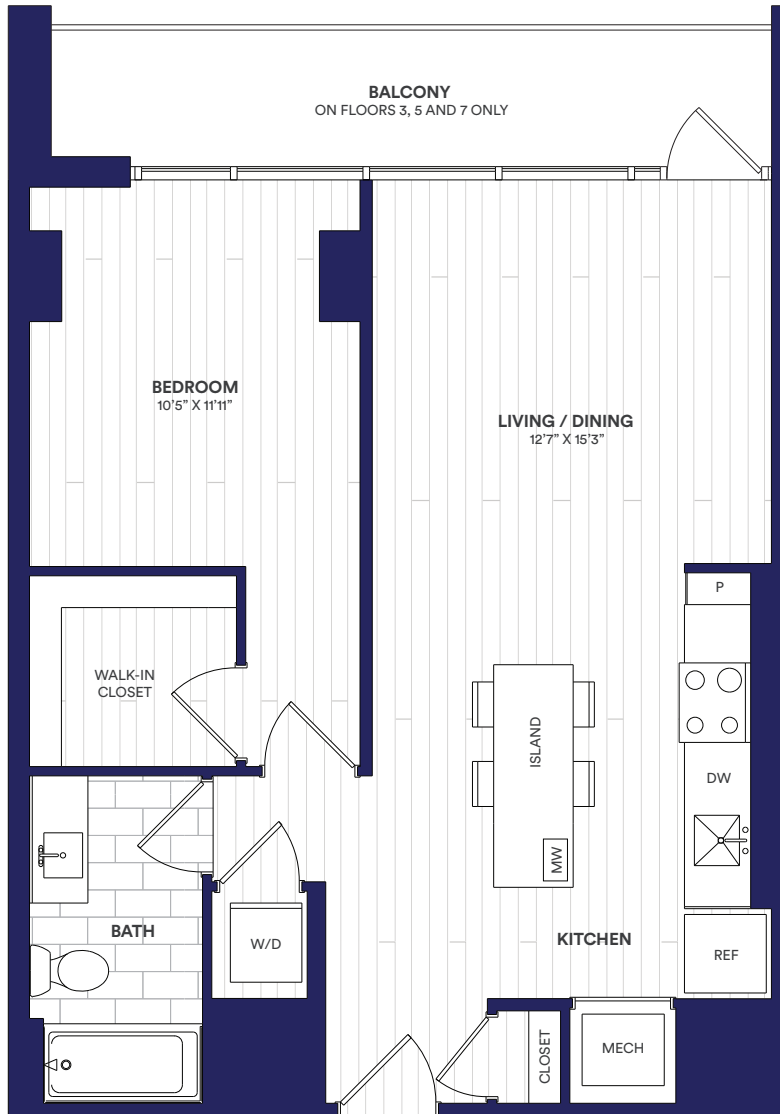

N >

Floor Plan F-TYP-13

1 Bedroom

1 Bath

717 Square Feet

Apartment No. _____

Monthly Rent _____

Availability _____

Square footage displayed is approximate and may vary slightly. Rental rates, availability, lease terms, deposits, apartment features and specials are subject to change without notice. Details and dimensions may differ from actual plans.